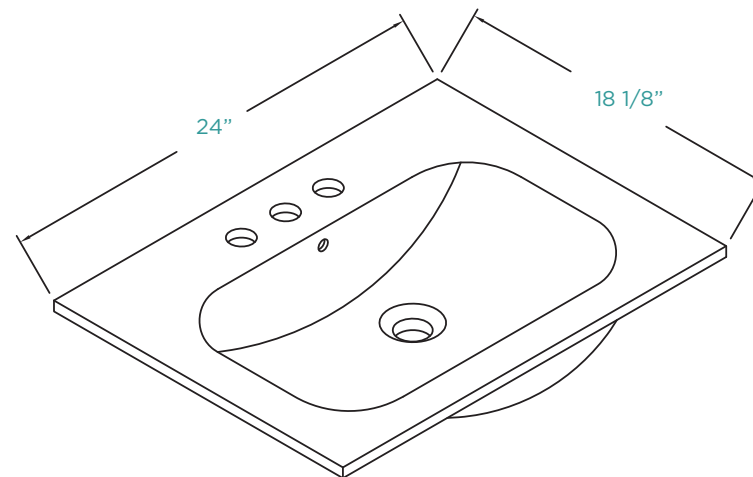

SPECIFICATIONS / TECHNICAL DATA

SERENITY SINK

GLASS

24" x 18"

ATTENTION! Dimensions may vary by up to 3/8". It is highly recommended to pull all dimensions of actual model for installation and measuring purposes.