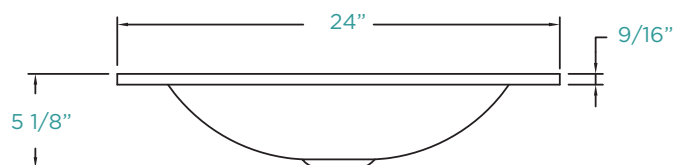

SPECIFICATIONS / TECHNICAL DATA

SERENITY SINK

GLASS

24" x 18"

ATTENTION! Dimensions may vary by up to 3/8". It is highly recommended to pull all dimensions of actual model for installation and measuring purposes.