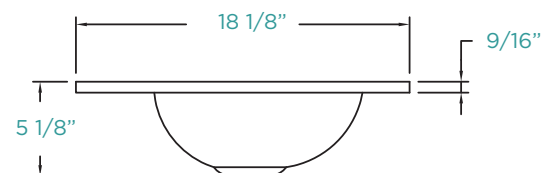

SPECIFICATIONS / TECHNICAL DATA

SERENITY SINK

GLASS

24" x 18"

ATTENTION! Dimensions may vary by up to 3/8". It is highly recommended to pull all dimensions of actual model for installation and measuring purposes.