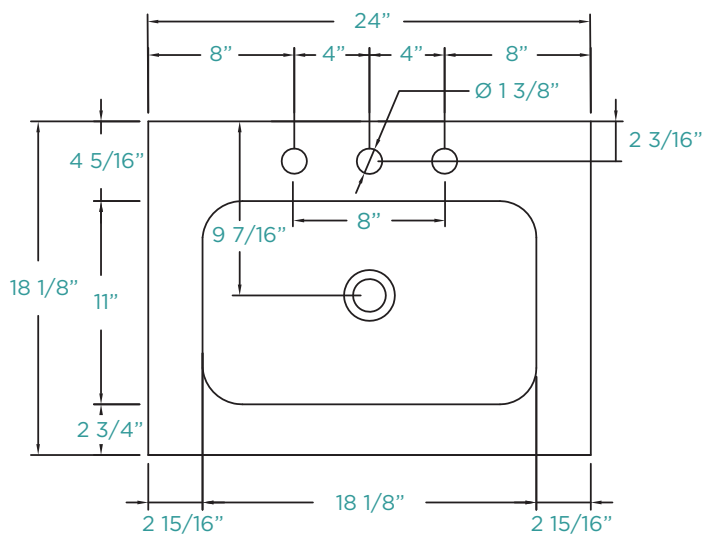

SPECIFICATIONS / TECHNICAL DATA

SERENITY SINK

GLASS

24" x 18"

ATTENTION! Dimensions may vary by up to 3/8". It is highly recommended to pull all dimensions of actual model for installation and measuring purposes.